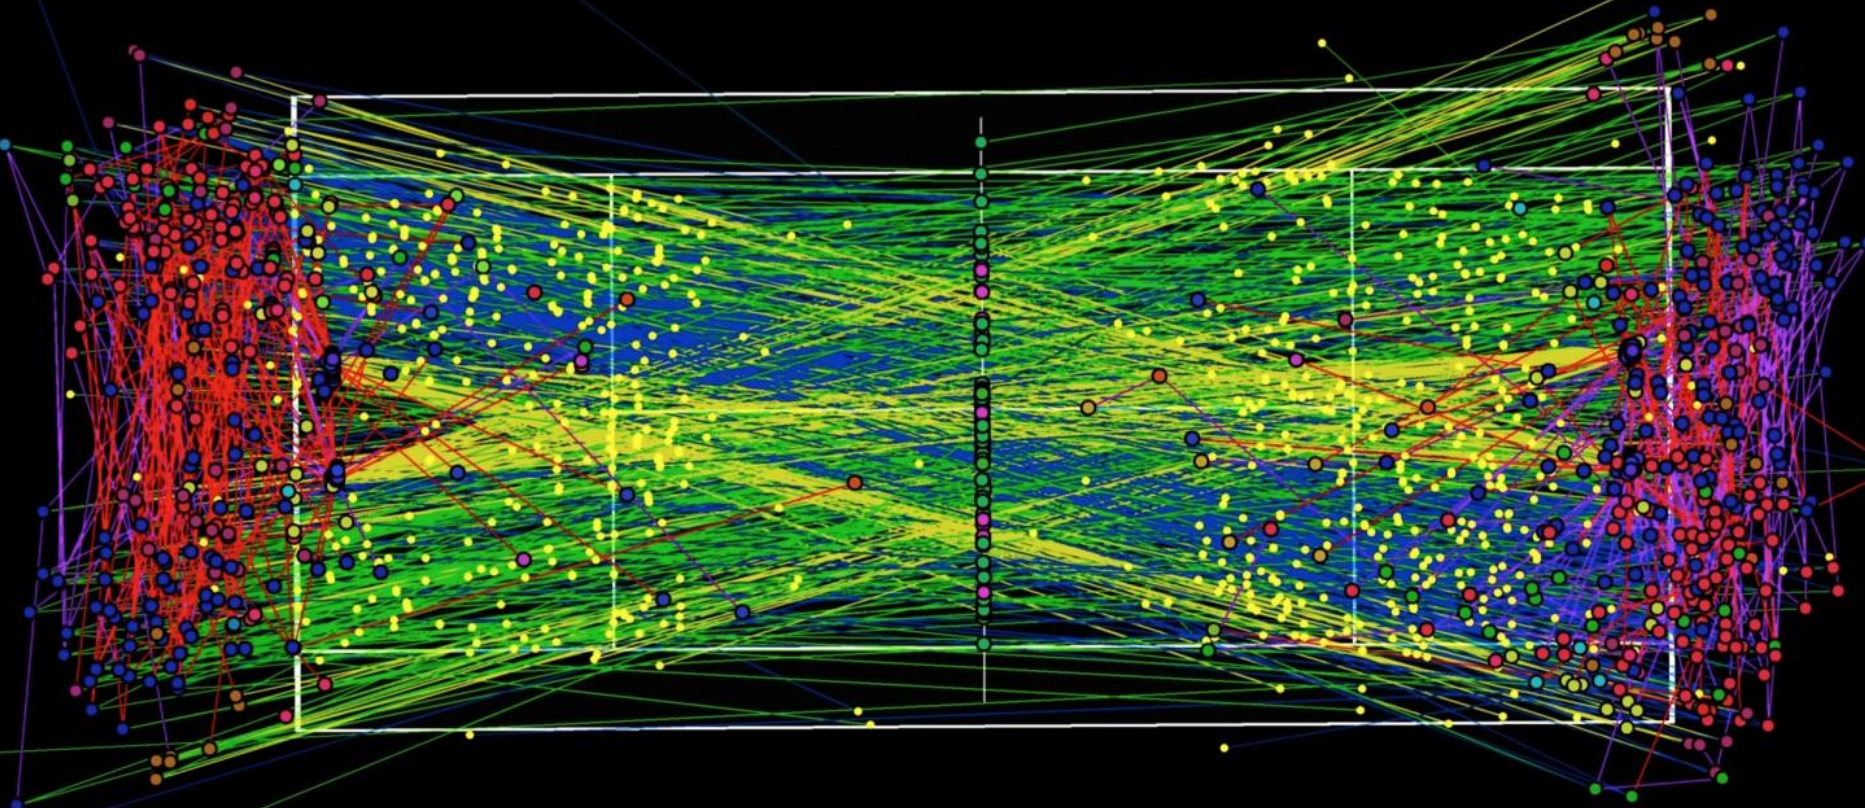

Gold Medal Match, London Olympics