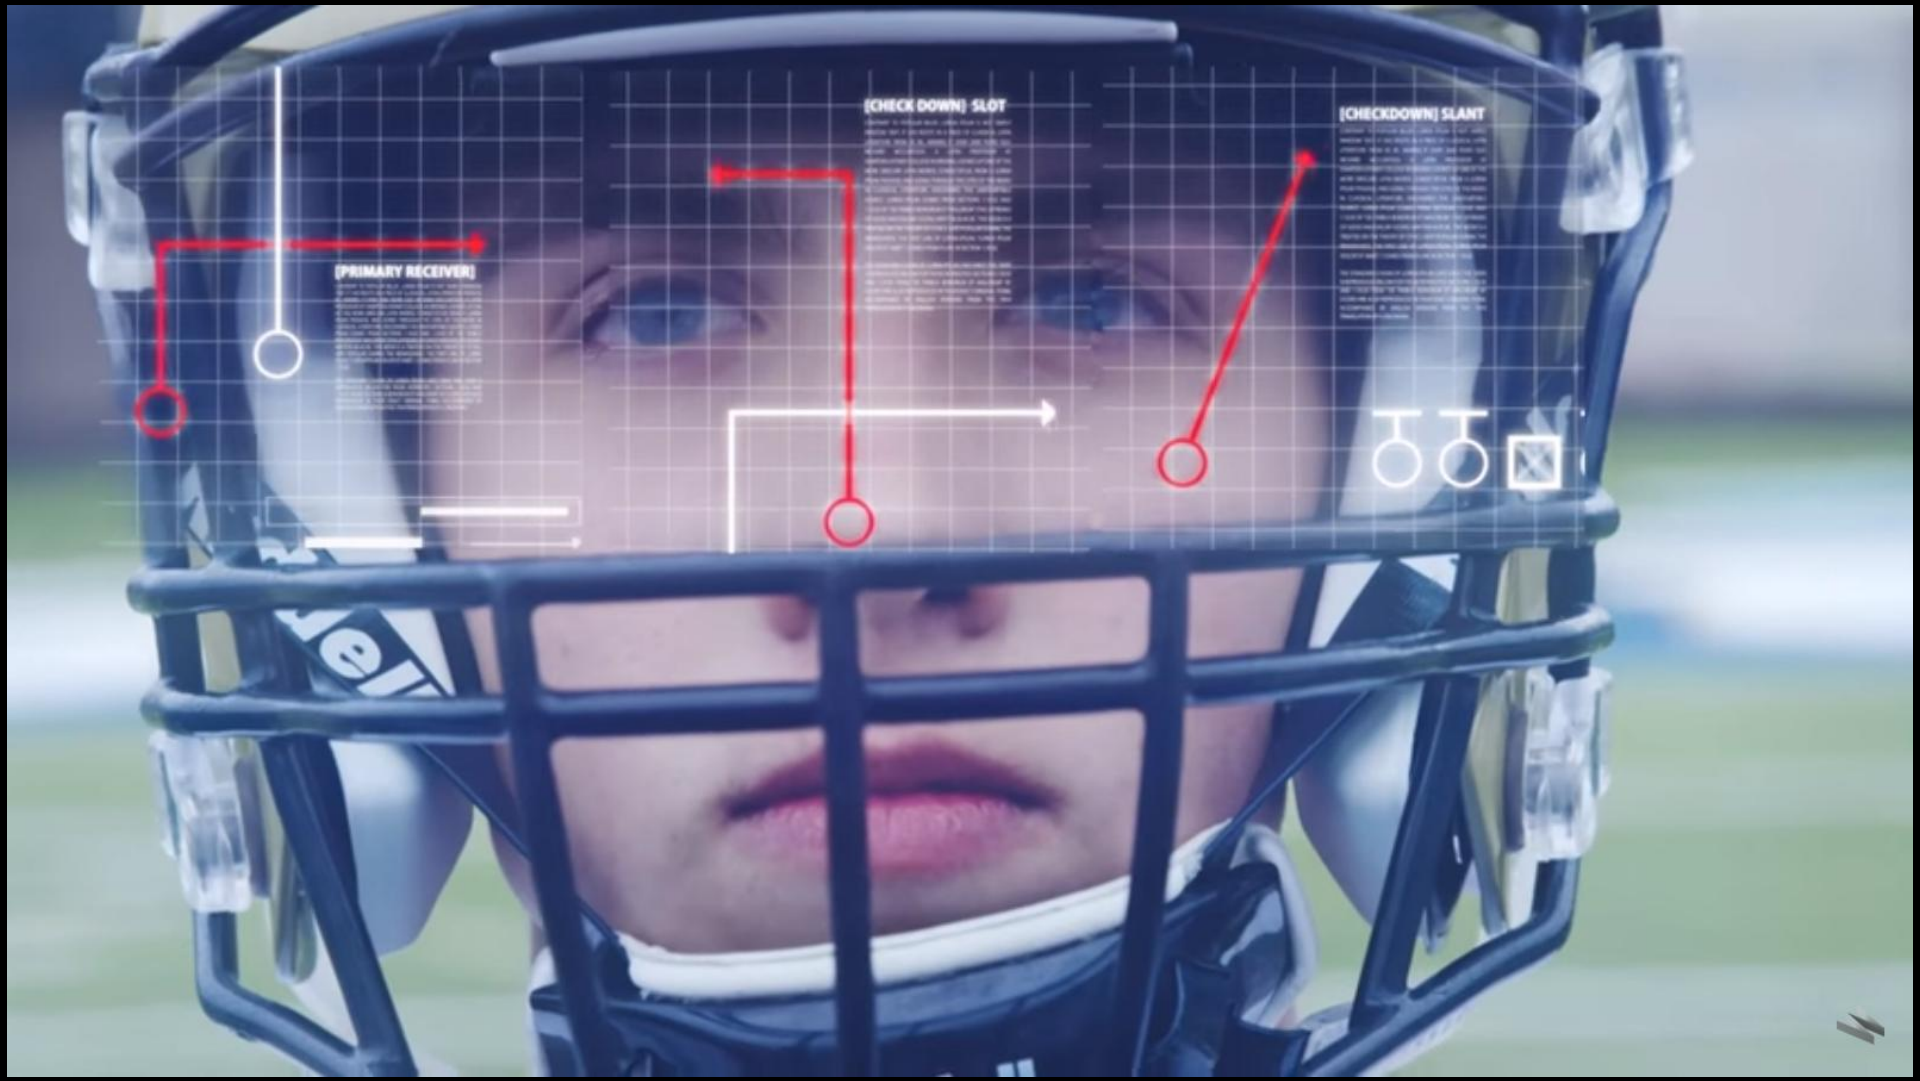

(PRIMARY RECEIVER)

[CHECKDOWN] SLOT

[CHECKDOWN] SLANT