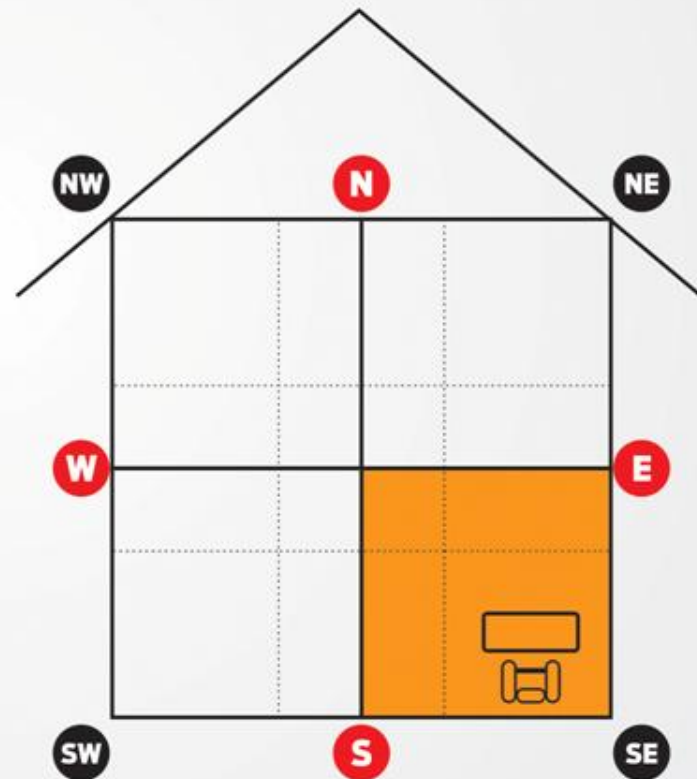

- ◆ Entrance
- ◆ Living Room
- ◆ Bathroom
- ◆ Abode of God / Prayer Room
- ◆ Reception + Waiting Lobby
- ◆ Admin – HR - Accounts

 Entrance

SE Region

- Accelerating Progress
- Female Power Strength

- ◆ Kitchen
- ◆ Creative
- ◆ Research & Development
- ◆ Legal / Purchase
- ◆ Canteen Pantry
- ◆ Computer Server

SW Region

- Stability
- Leadership
- Male Power Strength

- ◆ Master Bedroom
- ◆ Cabin – MD / Main Incharge

NW Region

- Relationship
- Communication Corner

- ◆ Children / Guest Bedroom
- ◆ Toilet Block
- ◆ Sales – Marketing Logistics
- ◆ Storage