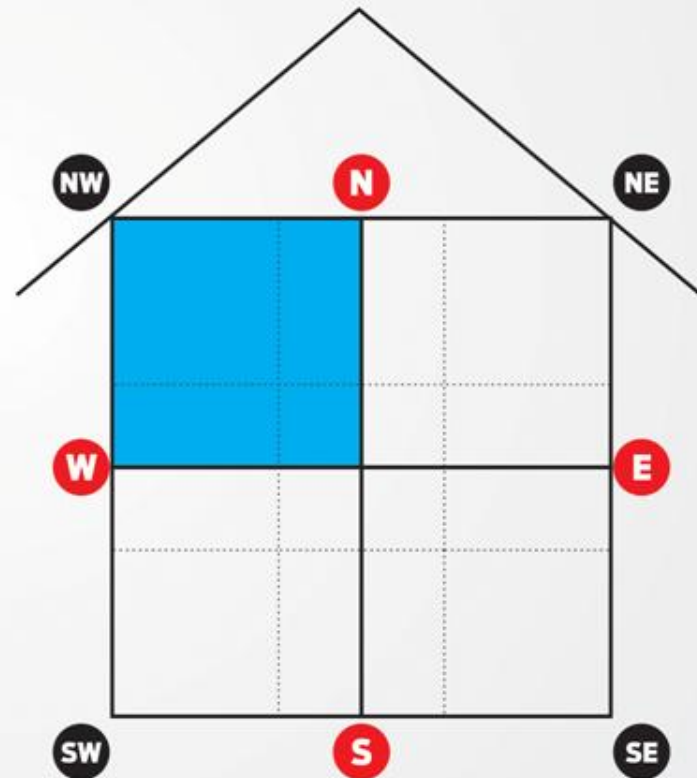

SW Region

- Stability
- Leadership
- Male Power Strength

- ◆ Master Bedroom
- ◆ Cabin – MD / Main Incharge

NW Region

- Relationship
- Communication Corner

- ◆ Children / Guest Bedroom
- ◆ Toilet Block
- ◆ Sales – Marketing Logistics
- ◆ Storage