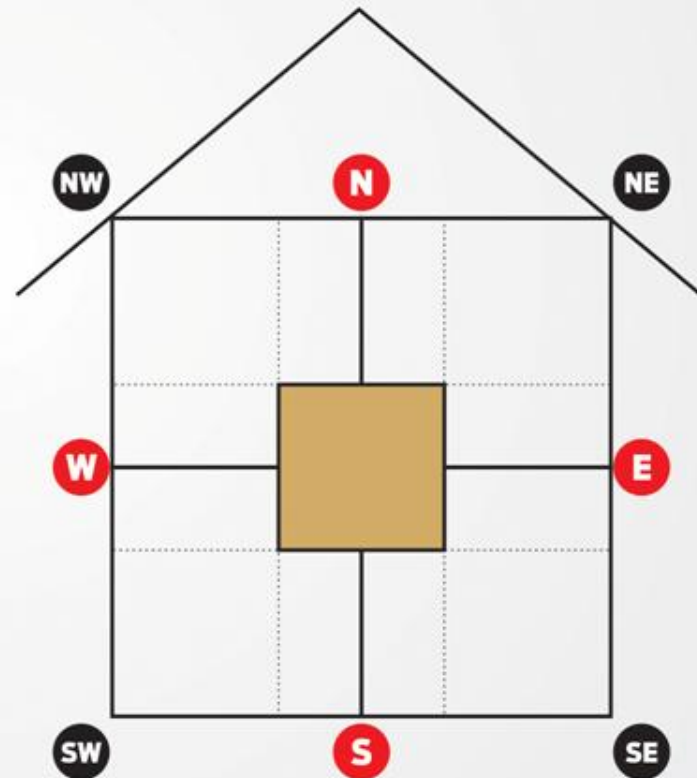

Central (Brahma) Region

- Bonding
- Team Spirit
- Loyalty

- Weightless / Open
- No Major Activities