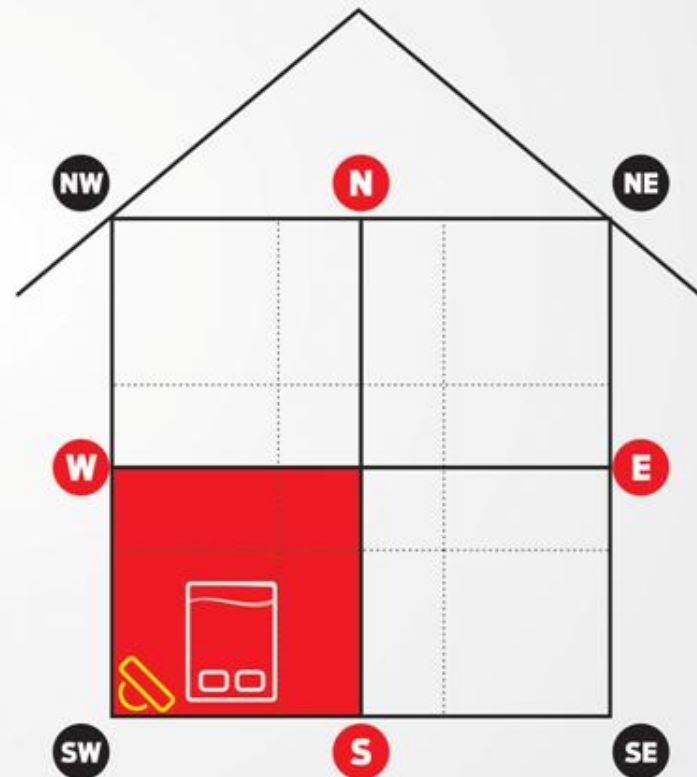

- ◆ Entrance
- ◆ Living Room
- ◆ Bathroom
- ◆ Abode of God / Prayer Room
- ◆ Reception + Waiting Lobby
- ◆ Admin – HR - Accounts

 Entrance

SE Region

- Accelerating Progress
- Female Power Strength

- ◆ Kitchen
- ◆ Creative
- ◆ Research & Development
- ◆ Legal / Purchase
- ◆ Canteen Pantry
- ◆ Computer Server

SW Region

- Stability
- Leadership
- Male Power Strength

- ◆ Master Bedroom
- ◆ Cabin – MD / Main Incharge

NW Region

- Relationship
- Communication Corner

- ◆ Children / Guest Bedroom
- ◆ Toilet Block
- ◆ Sales – Marketing Logistics
- ◆ Storage